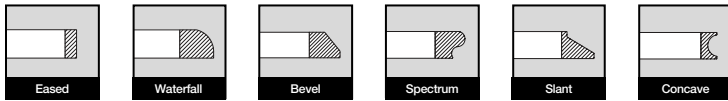

Desk Add-Ons

MODESTY PANELS

		Width	Depth	Style Number	List Price	Options (see back of book)	
	Black Metal Cylinder Base • 28" high	24"		GKBMSUP-28	$271		
	Wood L-Support Panel • 28" high	15"	24"	GKLSUP-24	$334		
		15"	30"	GKLSUP-30	375		
		15"	36"	GKLSUP-46	402		
	Wood Support Panel • 28" high	12"		GKSUP-12	$105		
		15"		GKSUP-15	125		
		18"		GKSUP-18	165		
		24"		GKSUP-24	209		
		30"		GKSUP-30	250		
	Wood T-Support Panel • 28" high	24"	12"	GKTSUP-24	$314		
		30"	12"	GKTSUP-30	355