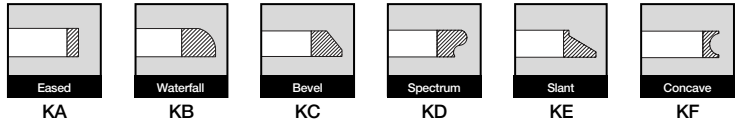

Desk Accessories

ADD-ON PEDESTALS

	Width x Depth	Style Number	List Price	Options (see back of book)
Add-On Pedestals for Credenzas - No top. 28" high - A: File/File - B: Box/Box/File - C: Two Drawer Lateral File	16 x 18" 16 x 18" 30 x 18" 36 x 18" 30 x 18" 36 x 18" 42 x 18"	GKPF-1618 (A) GKPB-1618 (B) GKPB-3018 (B) GKPB-3618 (B) GKPL-3018 (C) GKPL-3618 (C) GKPL-4218 (C)	$971 1011 1515 1623 1212 1303 1564	010 - Door lock + $66. per pair of doors
Add-On Pedestals for Credenzas - No top. 28" high - Specify hinged left or right - A: Double Door Pedestal - B: CPU Cabinet for Credenzas with Grommet, Inside: 10 x 16 x 22.5" H - C: CPU Cabinet for Desks, Inside: 10 x 22 x 22.5" H - C: Hinged Door Cabinet	30 x 18" 36 x 18" 12 x 18" 12 x 24" 16 x 18"	GKPDD-3018 (A) GKPDD-3618 (A) GKPC-1218 (B) GKPLG-1224 (B) GKPSD-1618 (C)	$1052 1091 571 632 687	
Mobile Pedestal 24" high with front lock	16 x 18"	GKPM-1618	$1351