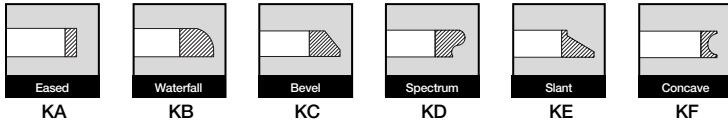

Closet Storage

CLOSET STORAGE / WARDROBES

		Width	Ht.	# Adj. Shelves	Style Number	List Price	Options (see back of book)
Wardrobe with Shelf and Clothes Rod • 18" width comes with single door • 36" width comes with double door • 25" deep	18"	72"	1	GKWFD-7218	$2124	010 - Door lock + $66. per pair of doors 060 - 1.25" thick shelves + $25. per shelf 061 - Feature strips for ganging bookcases + $73. each G22 - Finished outside back + 15%	
		84"	1	GKWFD-8418	2260		
	36"	72"	1	GKWFD-7236	2363		
		84"	1	GKWFD-8436	2513		
Storage Closet with Adjustable Shelves • 18" W comes with single door • 36" W comes with double door • 18" deep	18"	72"	4	GKFD-7218	$2337		
		84"	5	GKFD-8418	2486		
	36"	72"	4	GKFD-7236	2599		
		84"	5	GKFD-8436	2764		
Storage/Wardrobe • Two doors. 1/3 storage with shelves • 2/3 wardrobe with shelf and clothes rod • 25" deep	30"	72"	4	GKSWFD-7230	$2903		
		84"	5	GKSWFD-8430	3100		
	36"	72"	4	GKSWFD-7236	2980		
		84"	5	GKSWFD-8436	3192