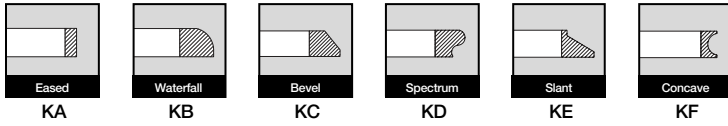

Storage Towers

TOWERS

		Width	Ht.	Style Number	List Price	Options (see back of book)
Open Shelf Corner Unit • Adjustable shelves • 15" deep	15"	43"	GKCT-1543	$1482		
	15"	55"	GKCT-1555	1553		
Open Tower • Adjustable shelves • 15" deep	15"	43"	GKOT-1543	$745		
	15"	55"	GKOT-1555	916		
	30"	43"	GKOT-3043	1045		
	30"	55"	GKOT-3055	1216		
	36"	43"	GKOT-3643	1080		
	36"	55"	GKOT-3655	1250		
Tower with Door • Hinged Door • Adjustable shelves • 15" deep	15"	43"	GKOTD-1543	$865		011 - Door lock + $66.
	15"	55"	GKOTD-1555	1036		
	30"	43"	GKOTD-3043	1265		
	30"	55"	GKOTD-3055	1436		
	36"	43"	GKOTD-3643	1400		
	36"	55"	GKOTD-3655	1470