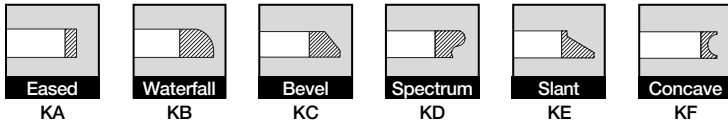

Hutches

HUTCHES WITH DOORS

		Width x Depth	Ht.	Style Number	List Price	# of Doors	Options (see back of book)	
	4-Door Hutch for Credenza Tops • Door 18" H • Fixed bottom shelf	58 x 15"	43"	GKHD-58-__	$2326	4	070 - Task light with facia + $309. G22 - Finished outside back + 15%	
		64 x 15"	43"	GKHD-64-__	2556	4		
		70 x 15"	43"	GKHD-70-__	2713	4		
	Tall 4-Door Hutch for Credenza Tops • Door 30" H • Fixed bottom shelf • 2 adjustable shelves	58 x 15"	43"	GKHTD-58-__	$2678	4		
		64 x 15"	43"	GKHTD-64-__	2906	4		
		70 x 15"	43"	GKHTD-70-__	3063	4		
	4-Door Hutch with Organizer for Credenza Tops • Door 18" H • One fixed shelf • 2 adjustable shelves • Bottom organizer	58 x 15"	55"	GKHDO-58-__	$2526	4		
		64 x 15"	55"	GKHDO-64-__	2756	4		
		70 x 15"	55"	GKHDO-70-__	2913	4		
	Tall 4-Door Hutch with Organizer for Credenza Tops • Door 30" H • One fixed shelf • 2 adjustable shelves • Bottom organizer	58 x 15"	55"	GKHTDO-58-__	$2851	4		
		64 x 15"	55"	GKHTDO-64-__	3081	4		
		70 x 15"	55"	GKHTDO-70-__	3238	4		
	Tackboard • Cork (A) • Fabric (B) • Specify size			GKCOR (A)	$32 sq. ft.		Fabric Options - Grey Mix #238 - Wheat #130 - Black #408	
				GKFAB (B)	45 sq. ft.