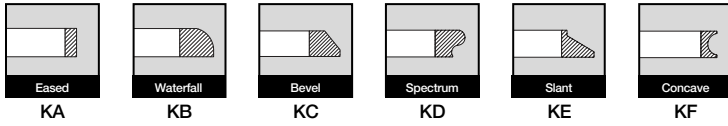

Desk Add-Ons

DESK TOPS

		Width x Depth	Style Number	List Price	Options (see back of book)	
	Desktop	48 x 30"	GKDT-4830	$1065		
		60 x 30"	GKDT-6030	1303		
		66 x 30"	GKDT-6630	1403		
		66 x 36"	GKDT-6636	1503		
		72 x 36"	GKDT-7236	1603		
		78 x 36"	GKDT-7836	1711		
		84 x 36"	GKDT-8436	1802		
	Bullet End Desk Top	48 x 30"	GKDTBE-4830	$1249		
		60 x 30"	GKDTBE-6030	1499		
		66 x 30"	GKDTBE-6630	1599		
		66 x 36"	GKDTBE-6636	1699		
		72 x 36"	GKDTBE-7236	1899		
		78 x 36"	GKDTBE-7836	1998		
		84 x 36"	GKDTBE-8436	2102		
	Round Top	30" diameter	GKDTR-30-__	$1172		
		36" diameter	GKDTR-36-__	1433		
		42" diameter	GKDTR-42-__	1543		
		48" diameter	GKDTR-48-__	1763		
		54" diameter	GKDTR-54-__	2253