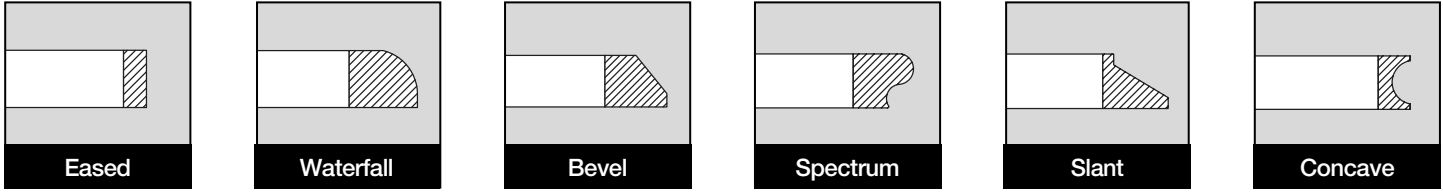

Konnect Series Overview

The Konnect line features modular pieces connected together to form a visually unique office workspace. This stately architectural design lends itself to both formal and informal office environments. All pieces may be customized to fit your needs.

Tops are 1.5" thick made of three-ply balanced construction. The top has a solid hardwood band profile.

Side edges of all profiles are flat. Pedestals are placed flush with ends of tops.

Chassis construction are 1.25" construction throughout.

Drawers are .5" premium solid maple or plywood, with .188" plywood bottoms reinforced with anti-rattle glue blocks. Drawers are a four-sided construction with chuck and bore joinery, and finished with a durable maintenance free lacquer.

Drawer fronts are .75" thick, three-ply construction. Veneers are applied vertically.

Locks, located in the kneewell, are standard on all desk pedestals, credenza pedestals, and lateral files. Locks are optional on credenza doors, center pencil drawers on desks, and bookcase files and doors.

Pulls are available in brushed nickel or black.

Touch-latch doors are available on request.

Suspensions on both box and file drawers are three part progressive action full extension precision ball bearing slides. Center drawer suspensions are three-quarter extension precision ball bearing slides.

Bookcase shelves are 1" thick particle board with veneered surfaces. Shelves are fully adjustable. Shelf holes are drilled on a 32mm system, approximately 1.25" apart.