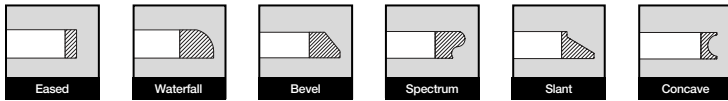

Organizers

OPEN ORGANIZERS / PAPER MANAGERS

		Width	Ht.	Style Number	List Price	Options (see back of book)
	Single Width Paper Manager • 11 3/4" deep	14 1/2"	15 1/4"	GKPM-13-__	$925	
		14 1/2"	23 1/4"	GKPM-14-__	1021	
	Double Width Paper Manager • 11 3/4" deep	28 1/4"	15 1/4"	GKPM-23-__	$1040	
		28 1/4"	28 1/4"	GKPM-24-__	1137	
	Quad Width Paper Manager • 11-3/4" deep	55 3/4"	5 1/4"	GKPM-41-__	$799	
		55 3/4"	10 1/8"	GKPM-42-__	1038	
		55 3/4"	15 1/4"	GKPM-43-__	1238