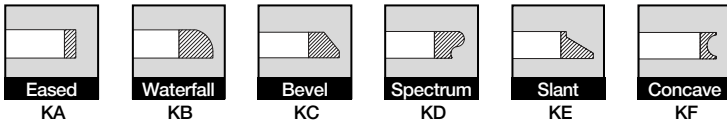

Office Typicals

TYPE 3 AND TYPE 4

		Qty.	Style Number	List Price	Options (see back of book)		
10' x 10' office	Type 3 A. Double Pedestal, Shadow Box Front 72" W x 36" D B. Writing Credenza 72" W x 25" D C. Wall-Hung Cabinets with Hinged Doors 72" W x 18" H x 15" D D. Tackboard – Cork 72" W <i>KD - Spectrum Edge</i>	A.	1	GKDSB-7236-KD	$3867	013 - Center drawer lock + $40. 020 - Center drawer + $184. 033A - Grommet + $55.	
		B.	1	GKWC-7225-KD	3485		
		C.	1	GKWHD-72-KD	2041		
		D.	1	GKCOR(A)	400		
					TOTAL:		$9793
10' x 12' office	Type 4 A. Bullet End Desk 72" W x 36" D B. Bridge Return 42" W x 25" D C. Multi-File Rear Unit 72" W x 25" D D. Hutch with Back-Painted Glass Doors for Credenza Top 69.5" W x 43" H x 15" D E. Tackboard – Fabric 69" W <i>KC - Bevel Edge</i>	A.	1	GKBE-7236-KC	$3213		
		B.	1	GKB-4225-KC	843		
		C.	1	GKRUM-7225-KC	3901		
		D.	1	GKHG-69-KC	3285		
		E.	1	GKFAB(B)	539		
					TOTAL:		$11781