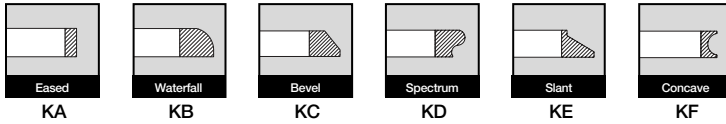

Desks/Run-Offs

END DESKS AND RUN-OFFS

		Width x Depth	Knee Space	Style Number	List Price	Options (see back of book)
Bullet End Desk • 3" diameter black cylinder. For use alone, or with returns. • Specify bullet end left or right	72 x 36"	48"	GKBE-7236-__	$2513	013 - Center drawer lock + $40. 020 - Center drawer + $184. 030 - Keyboard drawer + $342. 031 - Articulating arm + $458. 033A - Grommet + $55. 081 - Wraparound modesty panel + $1084. A23 - Box/Box/File pedestal instead of cylinder base + $433.	
	84 x 36"	60"	GKBE-8436-__	2763		
	90 x 42"	66"	GKBE-9042-__	2888		
P-Shaped End Desk • 3" diameter black cylinder. For use alone, or with returns. • Specify bullet end left or right	72 x 36"	48"	GKPE-7236-__	$2734		
	84 x 36"	60"	GKPE-8436-__	2941		
	90 x 42"	66"	GKPE-9042-__	3071		
Squared Run-Off • 3" diameter black cylinder	48 x 30"		GKSR-4830-__	$1336		
	60 x 30"		GKSR-6030-__	1574		
	72 x 30"		GKSR-7230-__	1774		
	48 x 36"		GKSR-4836-__	1436		
	60 x 36"		GKSR-6036-__	1674		
	72 x 36"		GKSR-7236-__	1874		
Bullet Run-Off • 3" diameter black cylinder	48 x 30"		GKBR-4830-__	$1520		
	60 x 30"		GKBR-6030-__	1770		
	72 x 30"		GKBR-7230-__	1970		
	48 x 36"		GKBR-4836-__	1620		
	60 x 36"		GKBR-6036-__	1870		
	72 x 36"		GKBR-7236-__	2170		
Curved Run-Off • 3" diameter black cylinder	48 x 30"		GKCR-4830-__	$1824		
	60 x 30"		GKCR-6030-__	2124		
	72 x 30"		GKCR-7230-__	2364		
	48 x 36"		GKCR-4836-__	1944		
	60 x 36"		GKCR-6036-__	2244		
	72 x 36"		GKCR-7236-__	2604