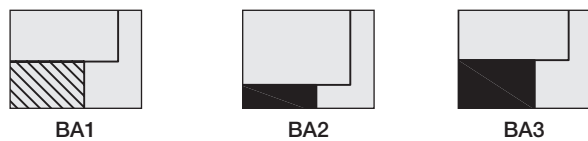

Half Cylinder

Top Options

		 ED1 Bevel	 ED4 Waterfall	 EDS1 Bevel	 EDS4 Waterfall	 SE4 Waterfall	
CG1 Eased	CGA1 or CGS1 Eased	 ED5 Concave	 ED7 Reeded	 EDS5 Concave	 EDS7 Reeded	 SE9 Eased	 RBA1
Clear Glass	Clear Glass with Standoffs	Wood Edges with Laminate/Veneer Inlay		Wood Edges with Stone Inlay		Stone Top	Metal Recessed Band
+ $338.	+ $657.	+ $286.		+ $737.		+ $439.	+ $128.
353.	672.	313.		791.		503.	135.
443.	762.	363.		1148.		827.	146.

Base Options

Metal/Recessed Base – 2" H	Black Recessed Base – 3/4" H	Black or Matching Veneer Recessed Base – 2" H
+ $395.	+ $120.	+ $205.

Power Data

See Options page 26.