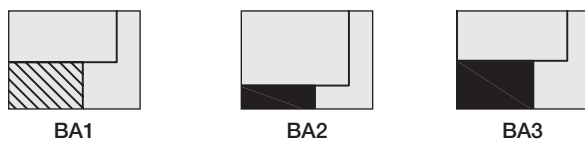

Rectangle/Tapered Rectangle

Top Options

CG1 Eased	CGA1 or CGS1 Eased	DT1	ED1 Bevel	ED4 Waterfall	EDS1 Bevel	EDS4 Waterfall	SE4 Waterfall	
ED5 Concave	ED7 Reeded	EDS5 Concave	EDS7 Reeded	SE9 Eased	RBA1 or RBS1			
Clear Glass	Clear Glass with Standoffs	Diamond Top	Wood Edges 1 1/4" H w/ Laminate/Veneer Inlay	Wood Edges 1 1/4" H with Stone Inlay	Stone Top	Metal Recessed Band 1/4" x 3/8" H		
+ $659.	+ $1084.	+ $587.	+ $491.	+ $1663.	+ $1172.	+ $220.		
761.	1186.	623.	566.	1909.	1343.	235.		
858.	1283.	701.	640.	2178.	1538.	275.		
+ $659.	+ $1084.	+ $587.	+ $491.	+ $1663.	+ $1172.	+ $220.		
761.	1186.	623.	566.	1909.	1343.	235.		
858.	1283.	701.	640.	2178.	1538.	275.		

• Standoffs and metal recessed bands are standard satin aluminum or brushed stainless steel.

Base Options

Metal/Recessed Base – 2" H	Black Recessed Base – 3/4" H	Black or Matching Veneer Recessed Base – 2" H
+ $395.	+ $120.	+ $205.