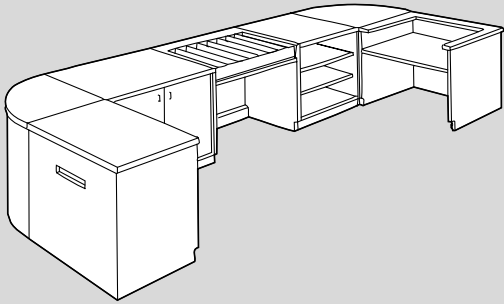

Modular Components

Arnold Kolax Circulation Desk Units are modular in design for the maximum in flexibility of arrangement. Units can be combined in virtually any configuration. When ordering please submit a plan of the arrangement intended. This will assist us in matching grain patterns on tops and fronts of units, which we will attempt to do as much as possible.

Please Note: Pacific/Mountain = 40% Upcharge
Canyon = 50% Upcharge
Ridge = 70% Upcharge

		Width x Depth	Ht.	Style Number	List Price	Ship Wt.	Options
	Charge Drawer Unit Inside depth: 24" 1 card file drawer, 1 box drawer, and 1 adjustable shelf.	36 x 27"	36"	GLCDU-36-__	$2,598.00	200	
		36 x 27"	39"	GLCDU-39-__	$2,610.00	210	
	Open Shelf Unit Inside depth: 24" 2 adjustable shelves.	36 x 27"	36"	GLOP-36-__	$1,660.00	220	
		36 x 27"	39"	GLOP-39-__	$2,022.00	230	
	Hinged Door Storage Unit Inside depth: 24" 2 adjustable shelves.	36 x 27"	36"	GLFD-36-__	$1,898.00	245	Optional: Door lock + $55.00 per pair of doors.
		36 x 27"	39"	GLFD-39-__	$1,993.00	255	
	Book Return Unit Book slot on approach side.	36 x 27"	36"	GLBR-36-__	$1,338.00	170	
		36 x 27"	39"	GLBR-39-__	$1,350.00	180	
	Depressible Book Return Unit High pressure laminate depressible platform. Casters.	36 x 27"	36"	GLBRC-36-__	$1,731.00	127	
		36 x 27"	39"	GLBRC-39-__	$1,787.00	137