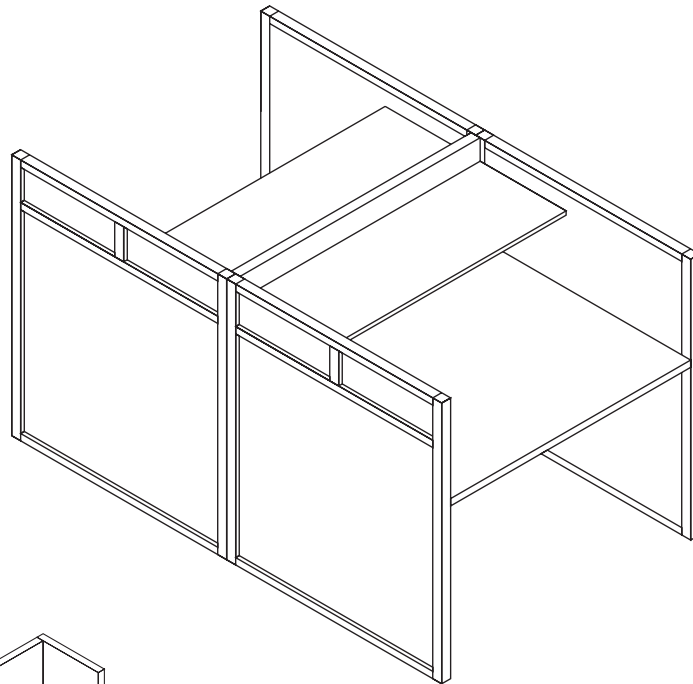

2006 Price Guide

library furniture

---

arnoldkolax
Arnold Kolax Furniture, Inc.