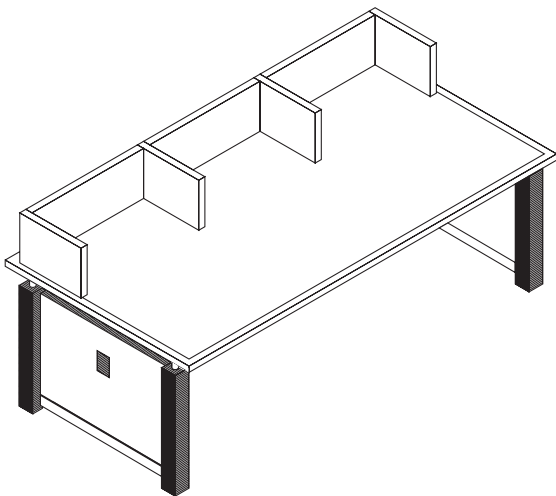

2006 Price Guide

library furniture

---

arnoldkolax
Arnold Kolax Furniture, Inc.